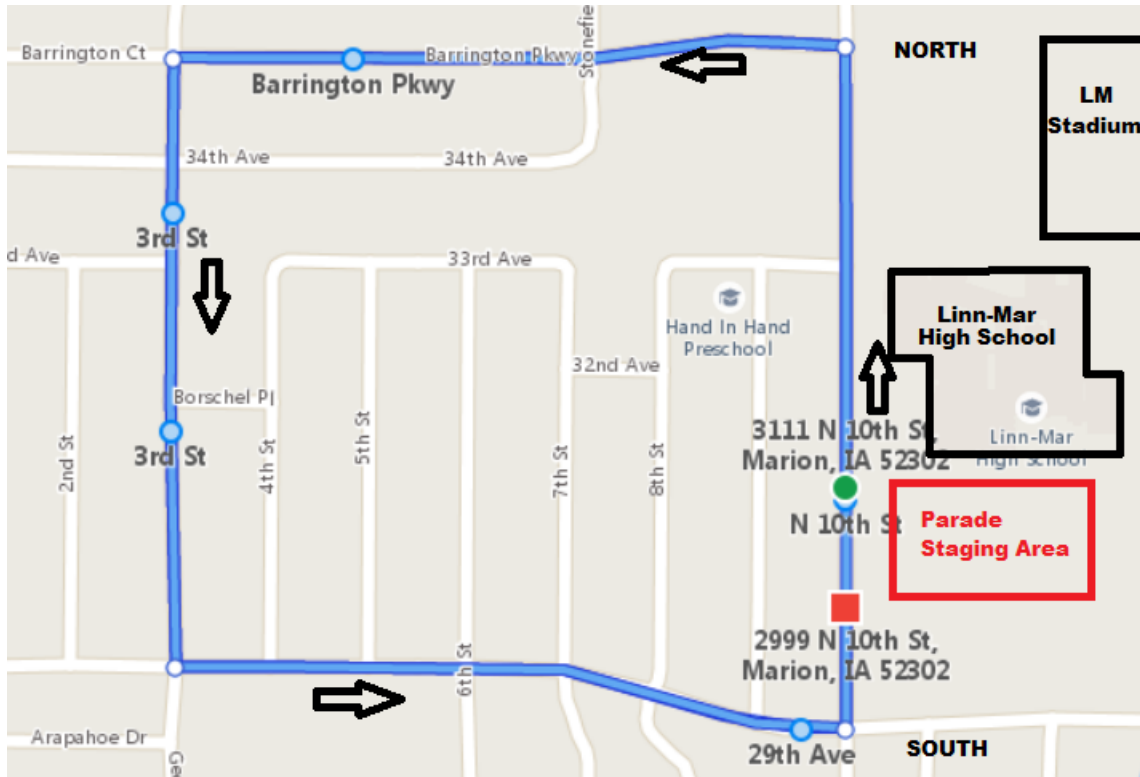

# 2017 LMHS Homecoming Parade Route

Begin in the south parking lot of Linn-Mar High School

Exit the parking lot to 10<sup>th</sup> Street

North on 10<sup>th</sup> Street to Barrington Parkway

West on Barrington Parkway to 3<sup>rd</sup> Street

South on 3<sup>rd</sup> Street to 29<sup>th</sup> Avenue

East on 29<sup>th</sup> Avenue to 10<sup>th</sup> Street

North on 10<sup>th</sup> Street to Linn-Mar High School

End in the south parking lot of Linn-Mar High School